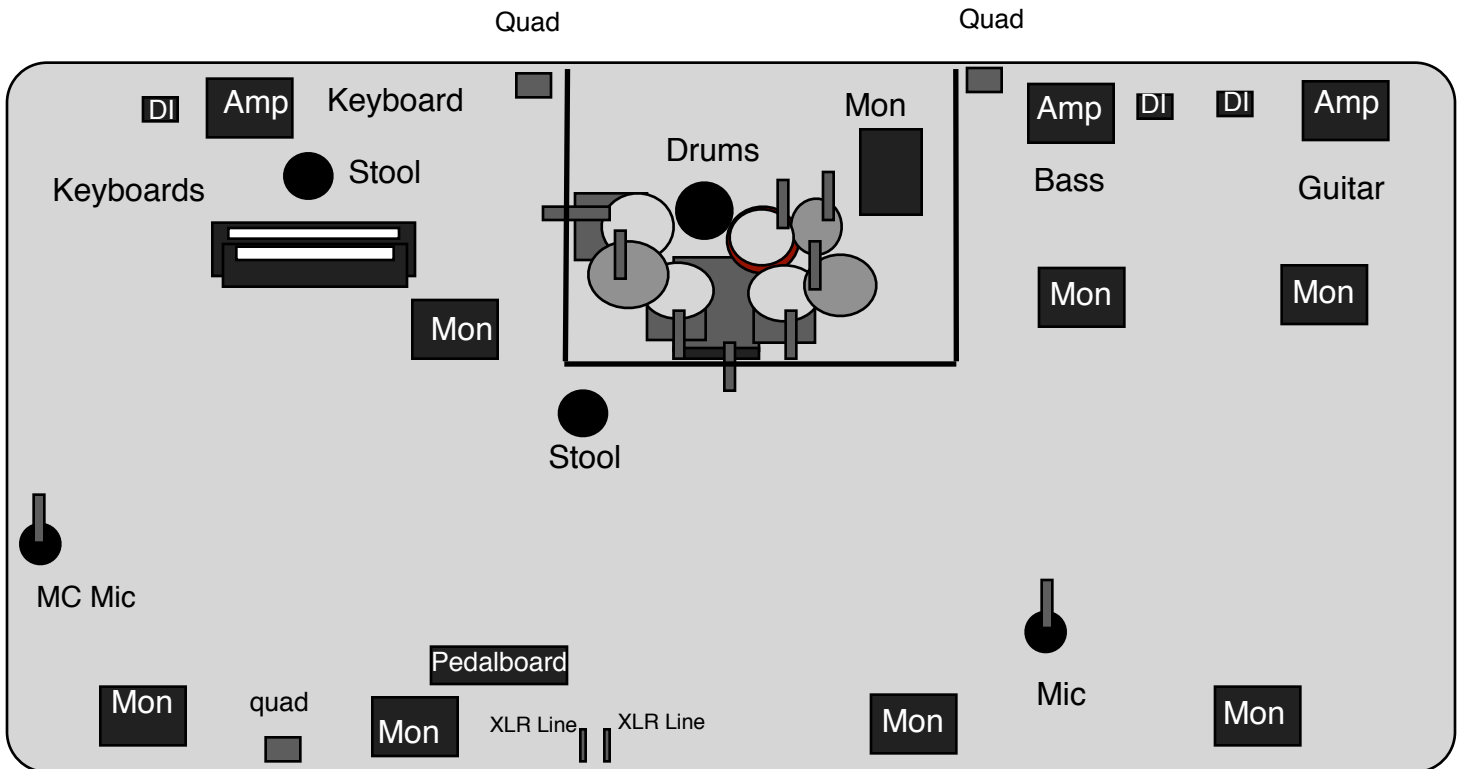

Down Home

Den & Bobbie West Stage Plot 2010

Input Kind	Mic & Input List	Mic or DI or Line
1. Den's Vocal	Comp./ Verb	XLR Line for Den's Wireless Headset Receiver
2. Bobbie's Vocal	Comp./ Verb	Handheld Wireless SM-58
3. Den's String-Instruments		XLR Line for Den's Wireless Belt-pack Receiver
4. MC Microphone		Handheld SM-58
5. Bass Amp		DI
6. Guitar Amp		DI
7. Keyboard Amp		DI
8. Kick Drum		Sennheiser MD-421 or AKG D-112
9. Snare	Verb On Ballads	Shure SM-57
10. Hat		Shure SM-81
11. High Tom		Sennheiser MD-421 or Equivalent
12. Mid Tom		Sennheiser MD-421 or Equivalent
13. Floor Tom		Sennheiser MD-421 or Equivalent
14. OH Left		Shure SM-81
15. OH Right		Shure SM-81
16. CD Left		
17. CD Right		